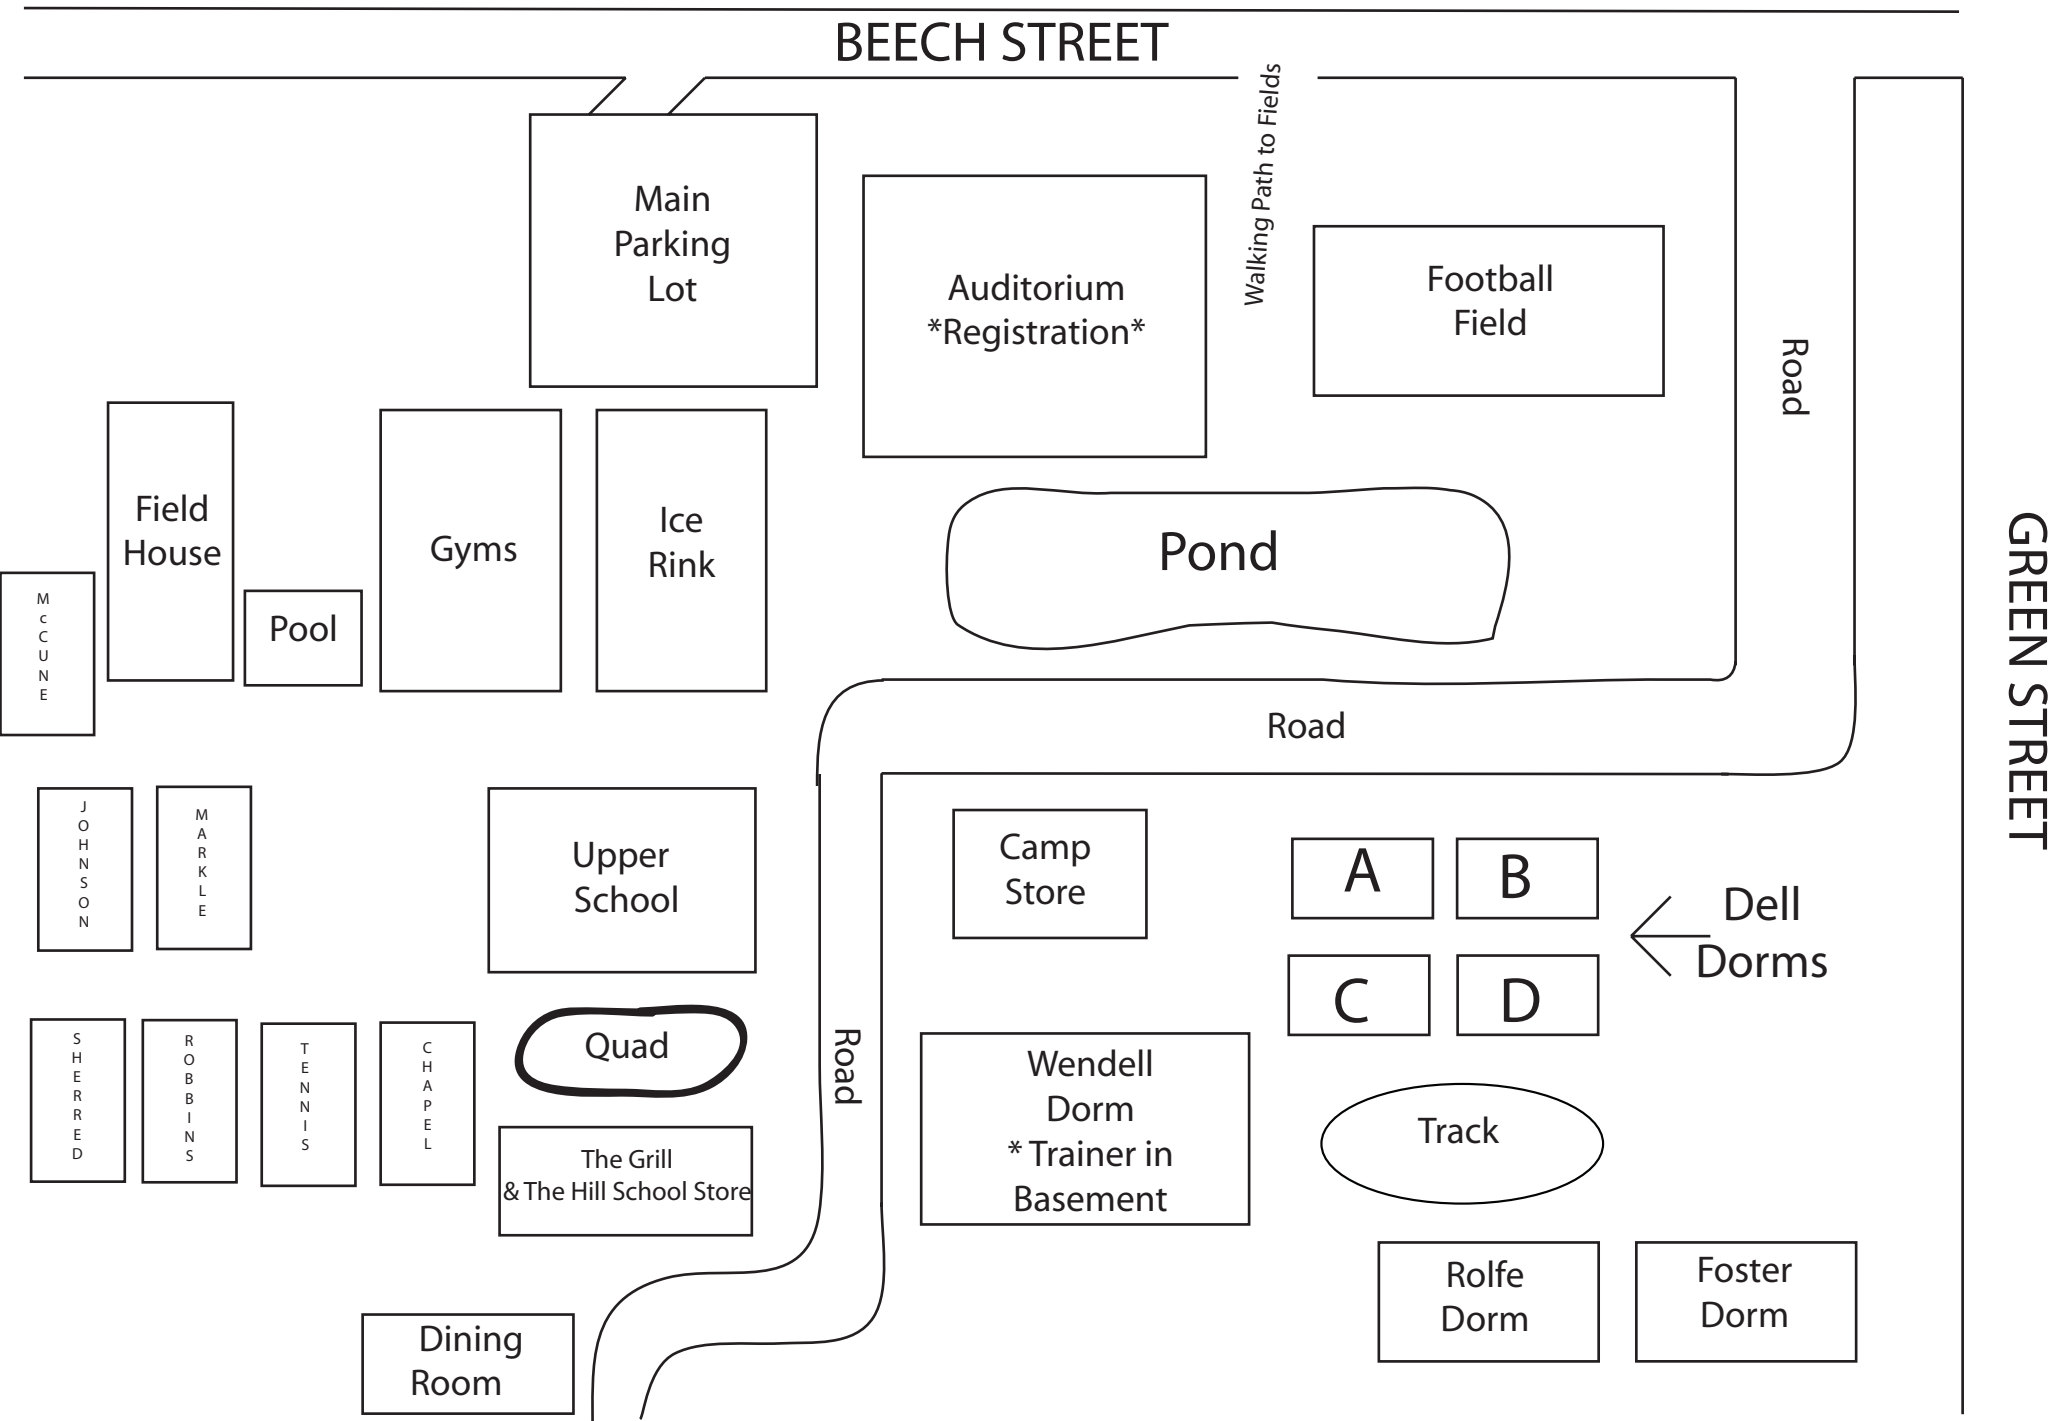

The Hill School ~ Campus Map

BEECH STREET

Main
Parking
Lot

Auditorium
Registration

Football
Field

Walking Path to Fields

Road

Field
House

Gyms

Ice
Rink

Pool

Pond

Road

M
C
C
U
N
E

J
O
H
N
S
O
N

M
A
R
K
L
E

C
H
A
P
E
L

Quad

The Grill
& The Hill School Store

Wendell
Dorm
*Trainer in
Basement

C

D

Track

Dining
Room

Road

Rolfe
Dorm

Foster
Dorm

GREEN STREET